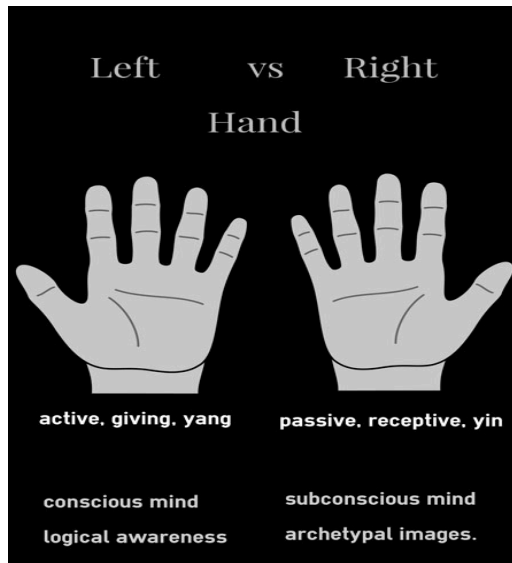

Lay the needle at the cardinal points of the cleaning cloth each in turn and silently calling qrt energies to be present. Allow the length of thread to move over the cloth(scribing)in a circular fashion.

Ready, set, go to do the working you desire!

My Body is the Temple of Working

As Above, Cosmic Magick.....

Whole Body

Use of the Medical Astrological correlates
Use of Anatomical Planetary Correlates

Magickal Hands

The Basic Attribution of Polarized

Left and Right

So Below, Drawn into the Manifest.....

PART OF THE HAND	PLANETARY GOD	BASIC IDEA	SIGN OF THE ZODIAC	LIFE MOTTO
index finger	Jupiter ♃	ambition, expansion	Aries ♈	I am
			Taurus ♉	I have
			Gemini ♊	I think
ring finger	Sun (Apollo) ☉	expression, vitality	Cancer ♋	I feel
			Leo ♌	I will
			Virgo ♍	I analyze
little finger	Mercury ☿	communication, mental faculties	Libra ♎	I balance
			Scorpio ♏	I desire
			Sagittarius ♐	I aim
middle finger	Saturn ♄	structure, responsibility	Capricorn ♐	I use
			Aquarius ♒	I know
			Pisces ♓	I believe
palm	Mars ♂	aggression	Palmistry with Astrological Analogies	
	Venus ♀	love, beauty		
	Neptune ♆	spirituality		
	Moon (Luna) ☾	receptivity		
	Pluto ♇	regeneration		
whole hand	Uranus ♅	originality		

As Within, So Without... Of Another Fashion.....

Mudras are symbolic hand gesture used primary in Eastern spiritual practice. They are also very discreet ways of calling into presence the specific energy you need. These are those related to the planets, but there are many more that cover a wide range of correspondence.....