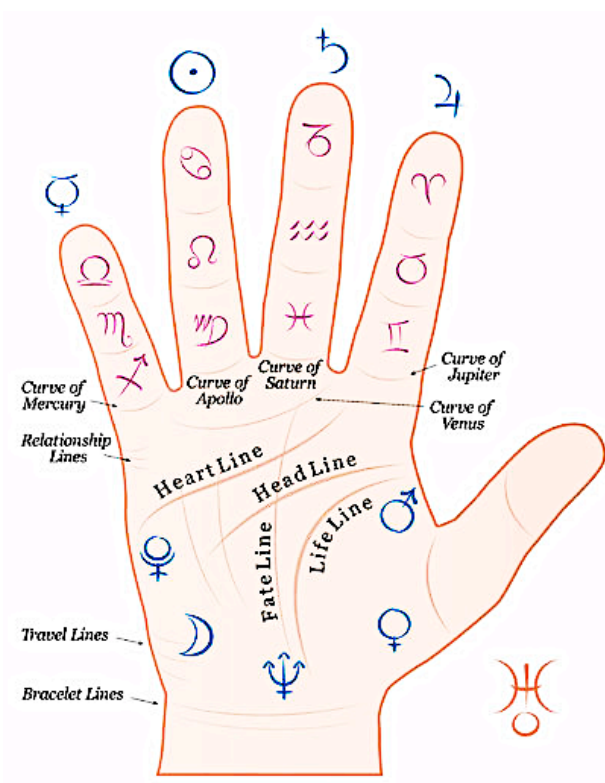

Lay the needle at the cardinal points of the cleaning cloth each in turn and silently calling qrt energies to be present. Allow the length of thread to move over the cloth(scribing)in a circular fashion.

Ready, set, go to do the working you desire!

My Body is the Temple of Working

As Above, Cosmic Magick.....

Whole Body

Use of the Medical Astrological correlates
Use of Anatomical Planetary Correlates

Magickal Hands

The Basic Attribution of Polarized

Left and Right

So Below, Drawn into the Manifest.....

PART OF THE HAND	PLANETARY GOD	BASIC IDEA	SIGN OF THE ZODIAC	LIFE MOTTO
index finger	Jupiter ♃	ambition, expansion	Aries ♈	I am
			Taurus ♉	I have
			Gemini ♊	I think
ring finger	Sun (Apollo) ☉	expression, vitality	Cancer ♋	I feel
			Leo ♌	I will
			Virgo ♍	I analyze
little finger	Mercury ☿	communication, mental faculties	Libra ♎	I balance
			Scorpio ♏	I desire
			Sagittarius ♐	I aim
middle finger	Saturn ♄	structure, responsibility	Capricorn ♐	I use
			Aquarius ♒	I know
			Pisces ♓	I believe
palm	Mars ♂	aggression	Palmistry with Astrological Analogies	
	Venus ♀	love, beauty		
	Neptune ♆	spirituality		
	Moon (Luna) ☾	receptivity		
	Pluto ♇	regeneration		
whole hand	Uranus ♅	originality		

As Within, So Without... Of Another Fashion.....

Mudras are symbolic hand gesture used primary in Eastern spiritual practice. They are also very discreet ways of calling into presence the specific energy you need. These are those related to the planets, but there are many more that cover a wide range of correspondence.....