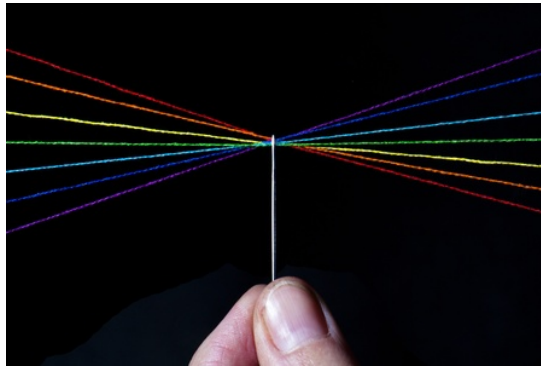

Magick on the GO!

Robin Fennelly, HPs, ASW

Repurpose It... These are just a few suggestions. Be Creative and remember to think outside of the box...

Altars Spaces:

Shoe boxes or other small boxes
Mint tins
Index Card
Sm. Tech/Eyeglass Cleaning Cloth

Purification:

Salt Packet
Saliva
Chakra Energy
Un-burnt Incense Stick
Body Oil

Ritual Tools:

Athame

Sewing Needle
Paper Clip
Pierce Earring Post

Wand/Staff

Twig
Pencil

Fire

Incense Stick
Tealight

Water

Water Bottle
Saliva
Sweat

Earth

Thread
Any natural product

Air

Breath
Moving hands
Walking

Colors:

Post-it flags
Lunch time food

Offerings:

Sugar packets
Honey packets

Invoking Deity:

Symbolic image

Multi-purpose:

Small clear quartz crystal
That baby blanket you are crocheting/knitting
for a friend

Other:

Eye Drops – clarity of inner sight
Ear buds (headphones) – clarity of inner hearing
Watch/Clock – time magick
Key Ring/Anything open circular - portal